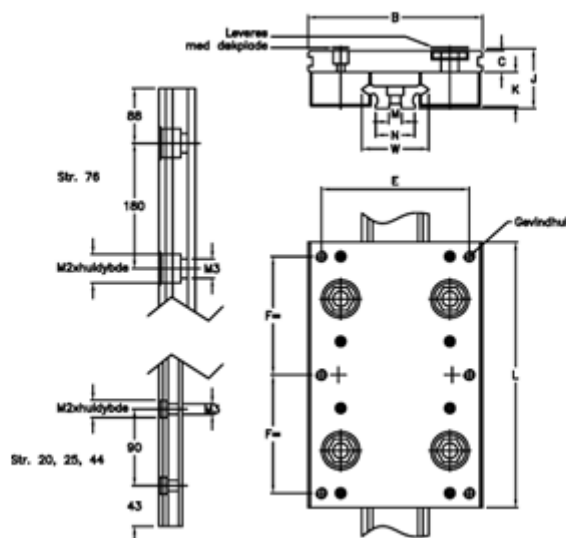

Data Sheet

Article number: 056517621796

Description: Hepco Simple Select 76 2-1796

Measures

| | |
|-----------|------------|
| B = 185 | M = 15x5 |
| C = 20.0 | M1 = 14.0 |
| E = 160 | M2 = 20x12 |
| F = 135 | N = 50.4 |
| G = 6xM10 | Size = 76 |
| J = 58.70 | W = 76 |
| K = 36.5 | |
| L = 300 | |